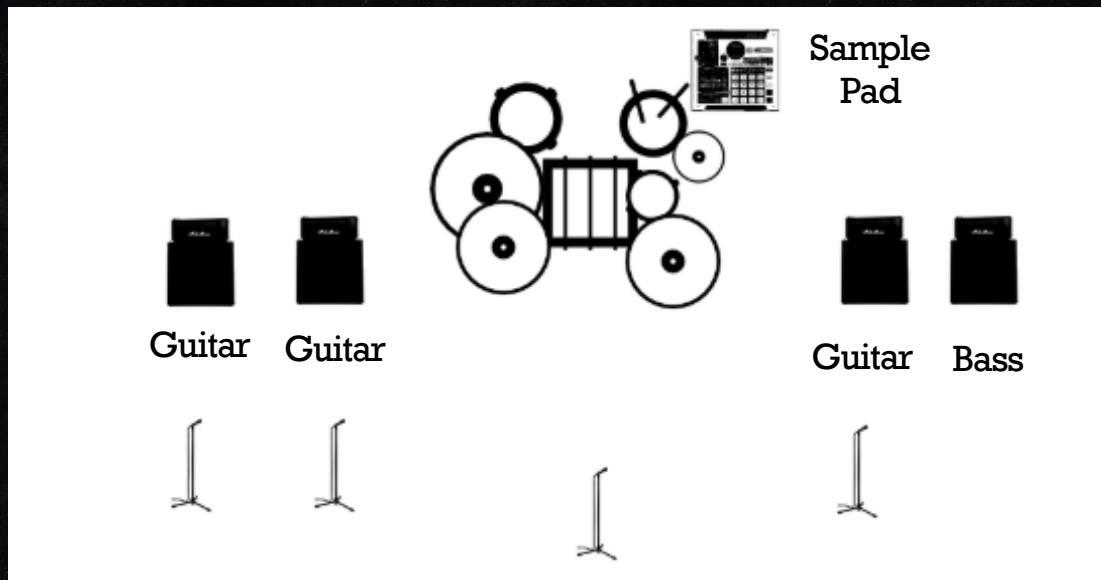

## Technical Rider

Below is a list of our technical requirements. It might sound a bit formal to you, this is not meant to cause any inconveniences on your behalf. We designed this rider for optimum effectiveness at the day of the show. If there are any questions or if you have trouble providing any of the below mentioned please get in touch with us before the day of the show and we will work out a solution.

Our stage setup is:

1 Drumset

1 Bass Guitar

3 Electric Guitars

4 Vocals

Please see our stage set up below.

We can provide our own full backline if required for ourselves or for kit share purposes

Please contact Joe Parr on 079794031 18 for any queries